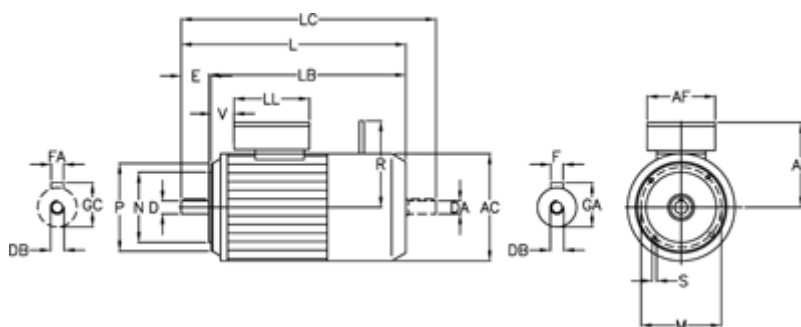

# Data Sheet

Article number: 2505541540675

Description: Bonfiglioli brake motor BE80A-4-FD10 0.55KW  
1400 rpm 3x230/400v 50HZ IE2 DC brake IP55 10 B14 stainless steel

## Measures

A/F = 98	EA = 40	LL = 133
AC = 156	F = 6	M = 100
AD = 143	FA = 6	N = 80
D = 19	GA = 21.5	P = 120
DA = 19	GC = 21.5	R = 129
DB = M6	L = 346	S = M6
DB1 = M6	LB = 306	T = 3.0
E = 40	LC = 388	V = 41